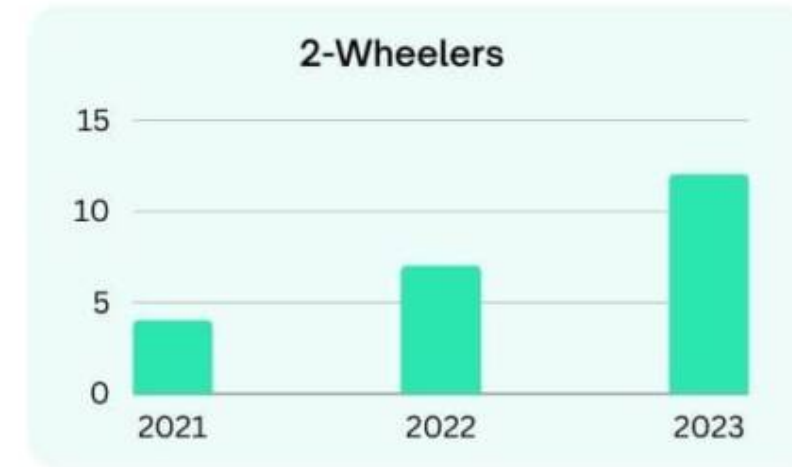

MARKET SENAIRIO?

MARKET SENAIRIO?

Revolution in Indian Auto Market

EV SALES IN INDIA 2023: SEGMENTWISE

IF YOU WANT IN ONLY 15,000/- THEN YOU NEED TO COMPLETE BELOW STRUCTURE

NOTE: - COMPLETE THIS STRUCTURE AND TAKE YOUR VEHICLE WITHOUT ANY EMI OR EXTRA AMOUNT.

- **STRUCTURE PROFIT TIME LIMIT IS JUST 90 DAYS.**
- **IF YOU ARE NOT ABLE TO COMPLETE THIS STRUCTURE IN 90 DAYS THEN AFTER 90 DAYS YOU NEED TO TAKE THIS VEHICLE ON EMI OR BALANCE CASH AMOUNT.**

LEVEL CHART