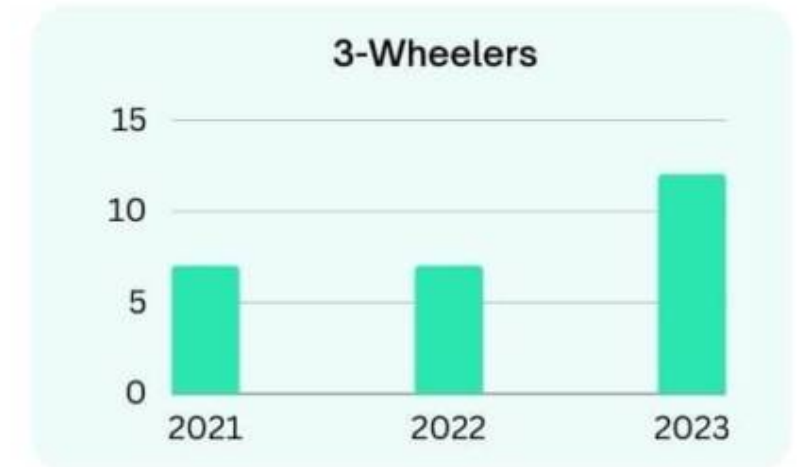

MARKET SENAIRIO?

MARKET SENAIRIO?

Revolution in Indian Auto Market

EV SALES IN INDIA 2023: SEGMENTWISE

IF YOU WANT IN ONLY 15,000/- THEN YOU NEED TO COMPLETE BELOW STRUCTURE

NOTE: - COMPLETE THIS STRUCTURE AND TAKE YOUR VEHICLE WITHOUT ANY EMI OR EXTRA AMOUNT.

- **STRUCTURE PROFIT TIME LIMIT IS JUST 90 DAYS.**
- **IF YOU ARE NOT ABLE TO COMPLETE THIS STRUCTURE IN 90 DAYS THEN AFTER 90 DAYS YOU NEED TO TAKE THIS VEHICLE ON EMI OR BALANCE CASH AMOUNT.**

LEVEL CHART