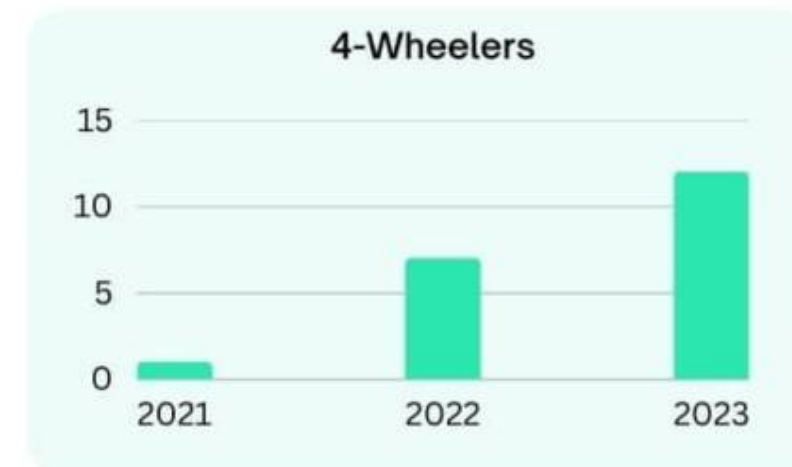

MARKET SENAIRIO?

MARKET SENAIRIO?

Revolution in Indian Auto Market

EV SALES IN INDIA 2023: SEGMENTWISE

IF YOU WANT IN ONLY 15,000/- THEN YOU NEED TO COMPLETE BELOW STRUCTURE

NOTE: - COMPLETE THIS STRUCTURE AND TAKE YOUR VEHICLE WITHOUT ANY EMI OR EXTRA AMOUNT.

- **STRUCTURE PROFIT TIME LIMIT IS JUST 90 DAYS.**
- **IF YOU ARE NOT ABLE TO COMPLETE THIS STRUCTURE IN 90 DAYS THEN AFTER 90 DAYS YOU NEED TO TAKE THIS VEHICLE ON EMI OR BALANCE CASH AMOUNT.**

LEVEL CHART