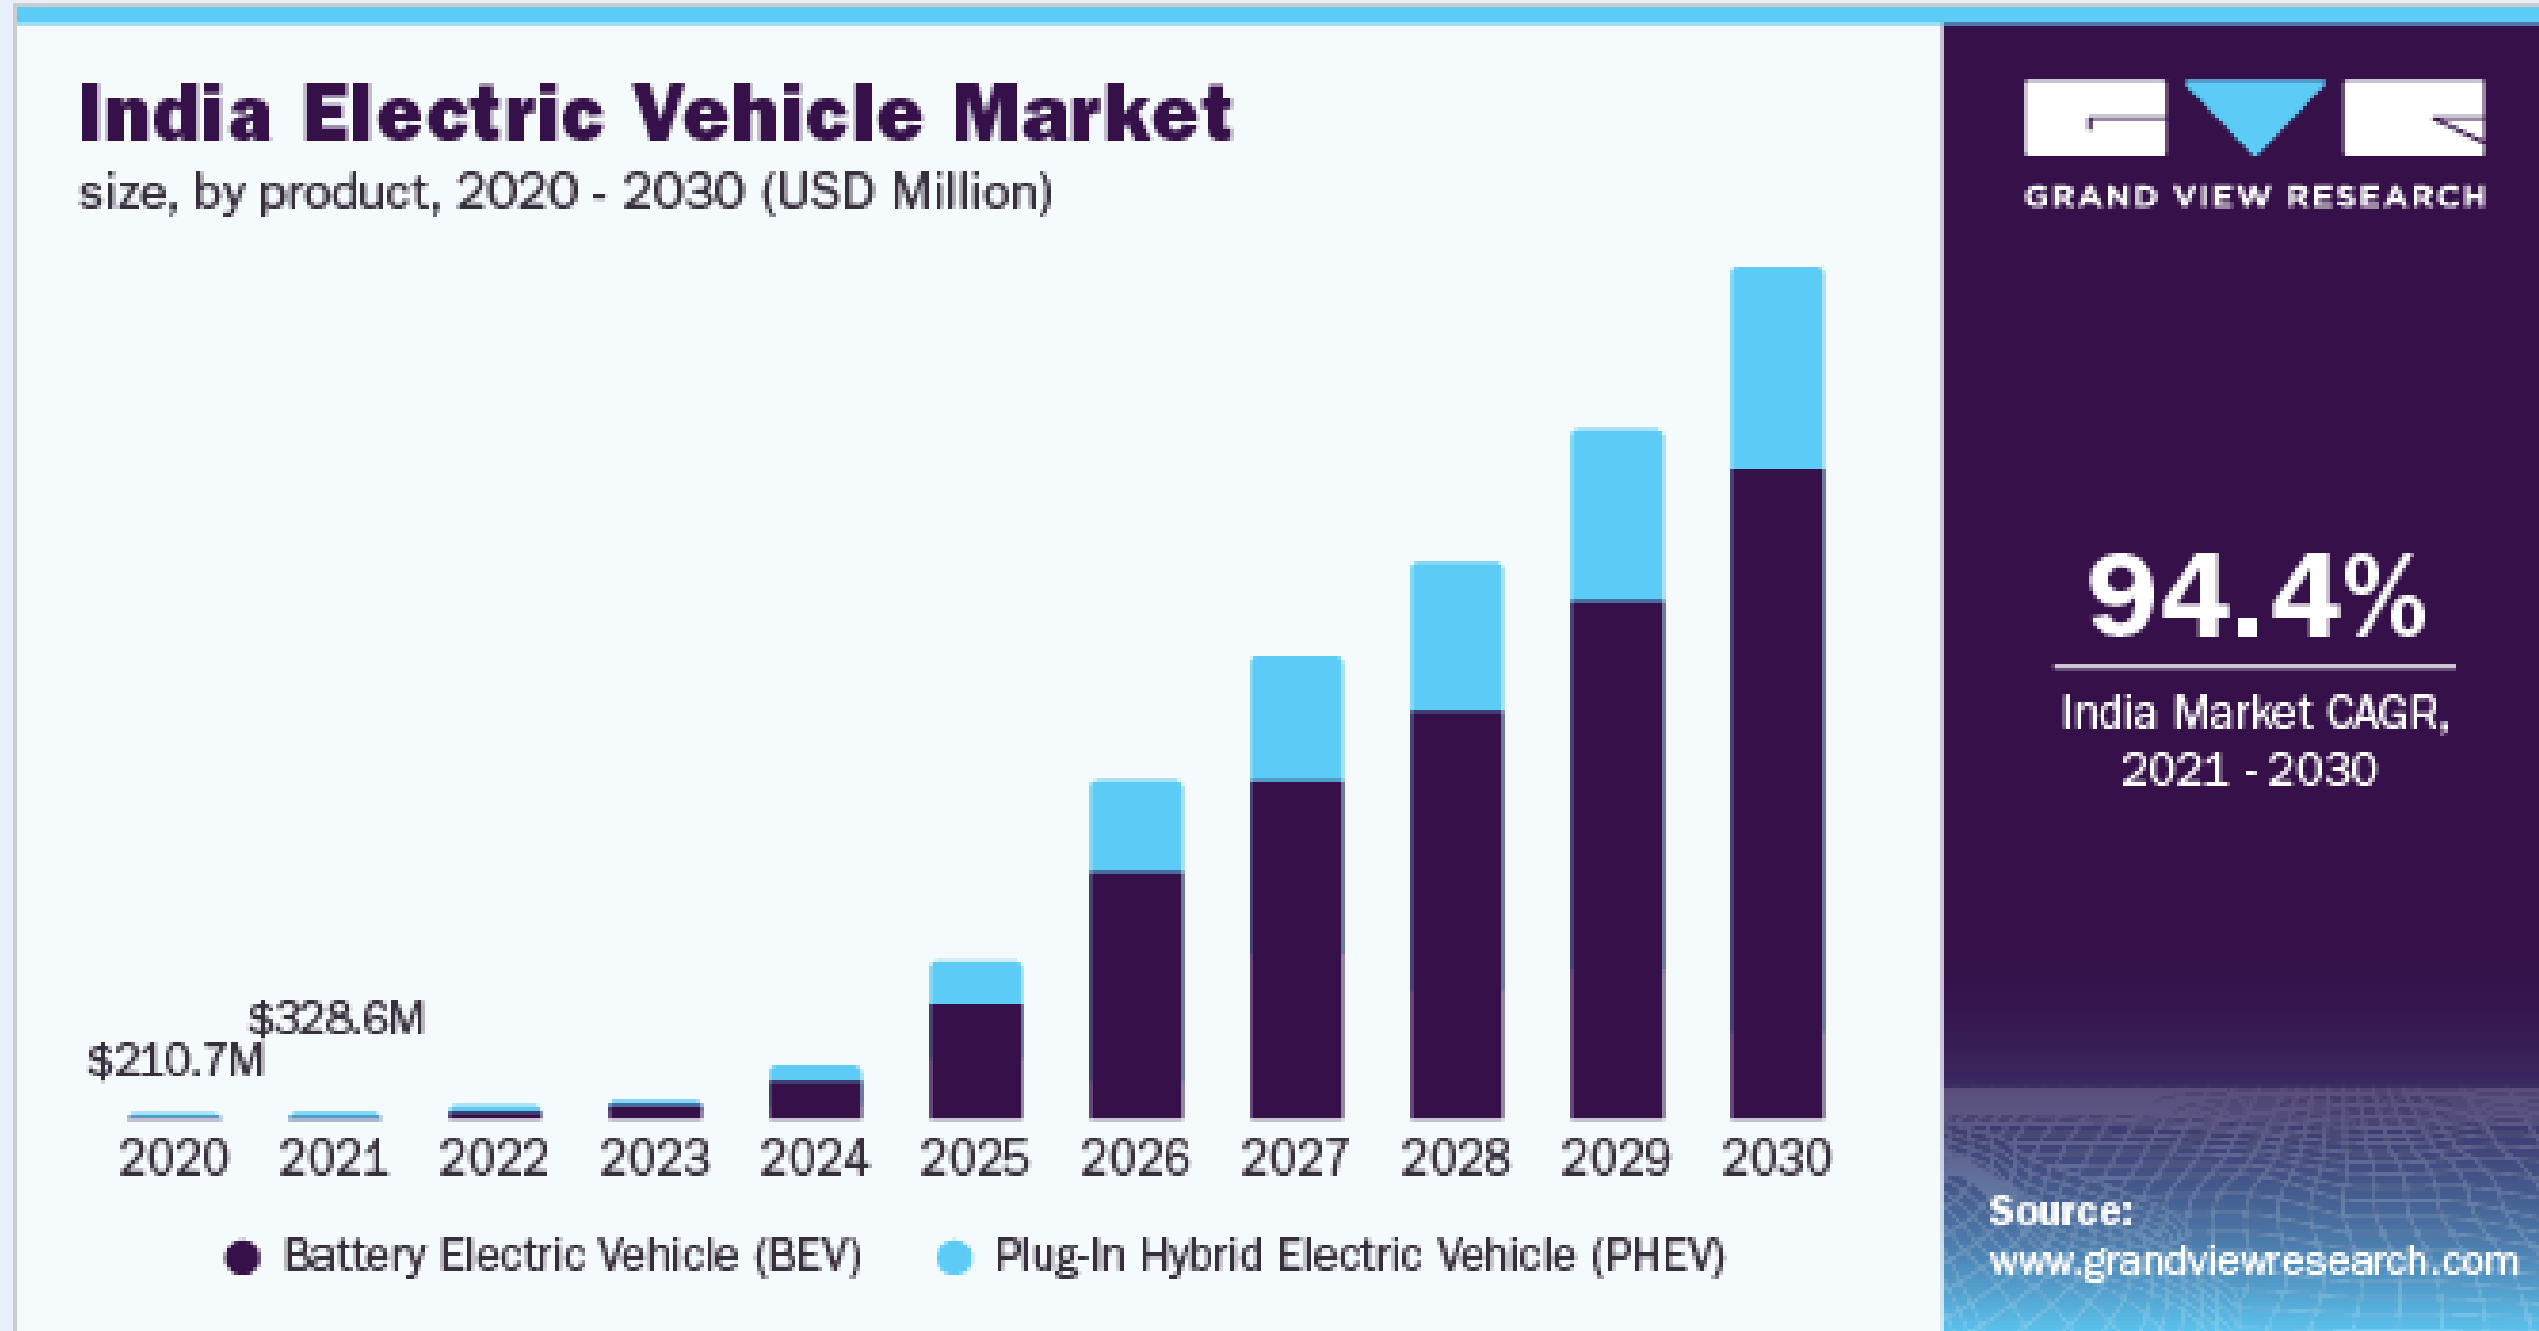

MARKET SENAIRIO?