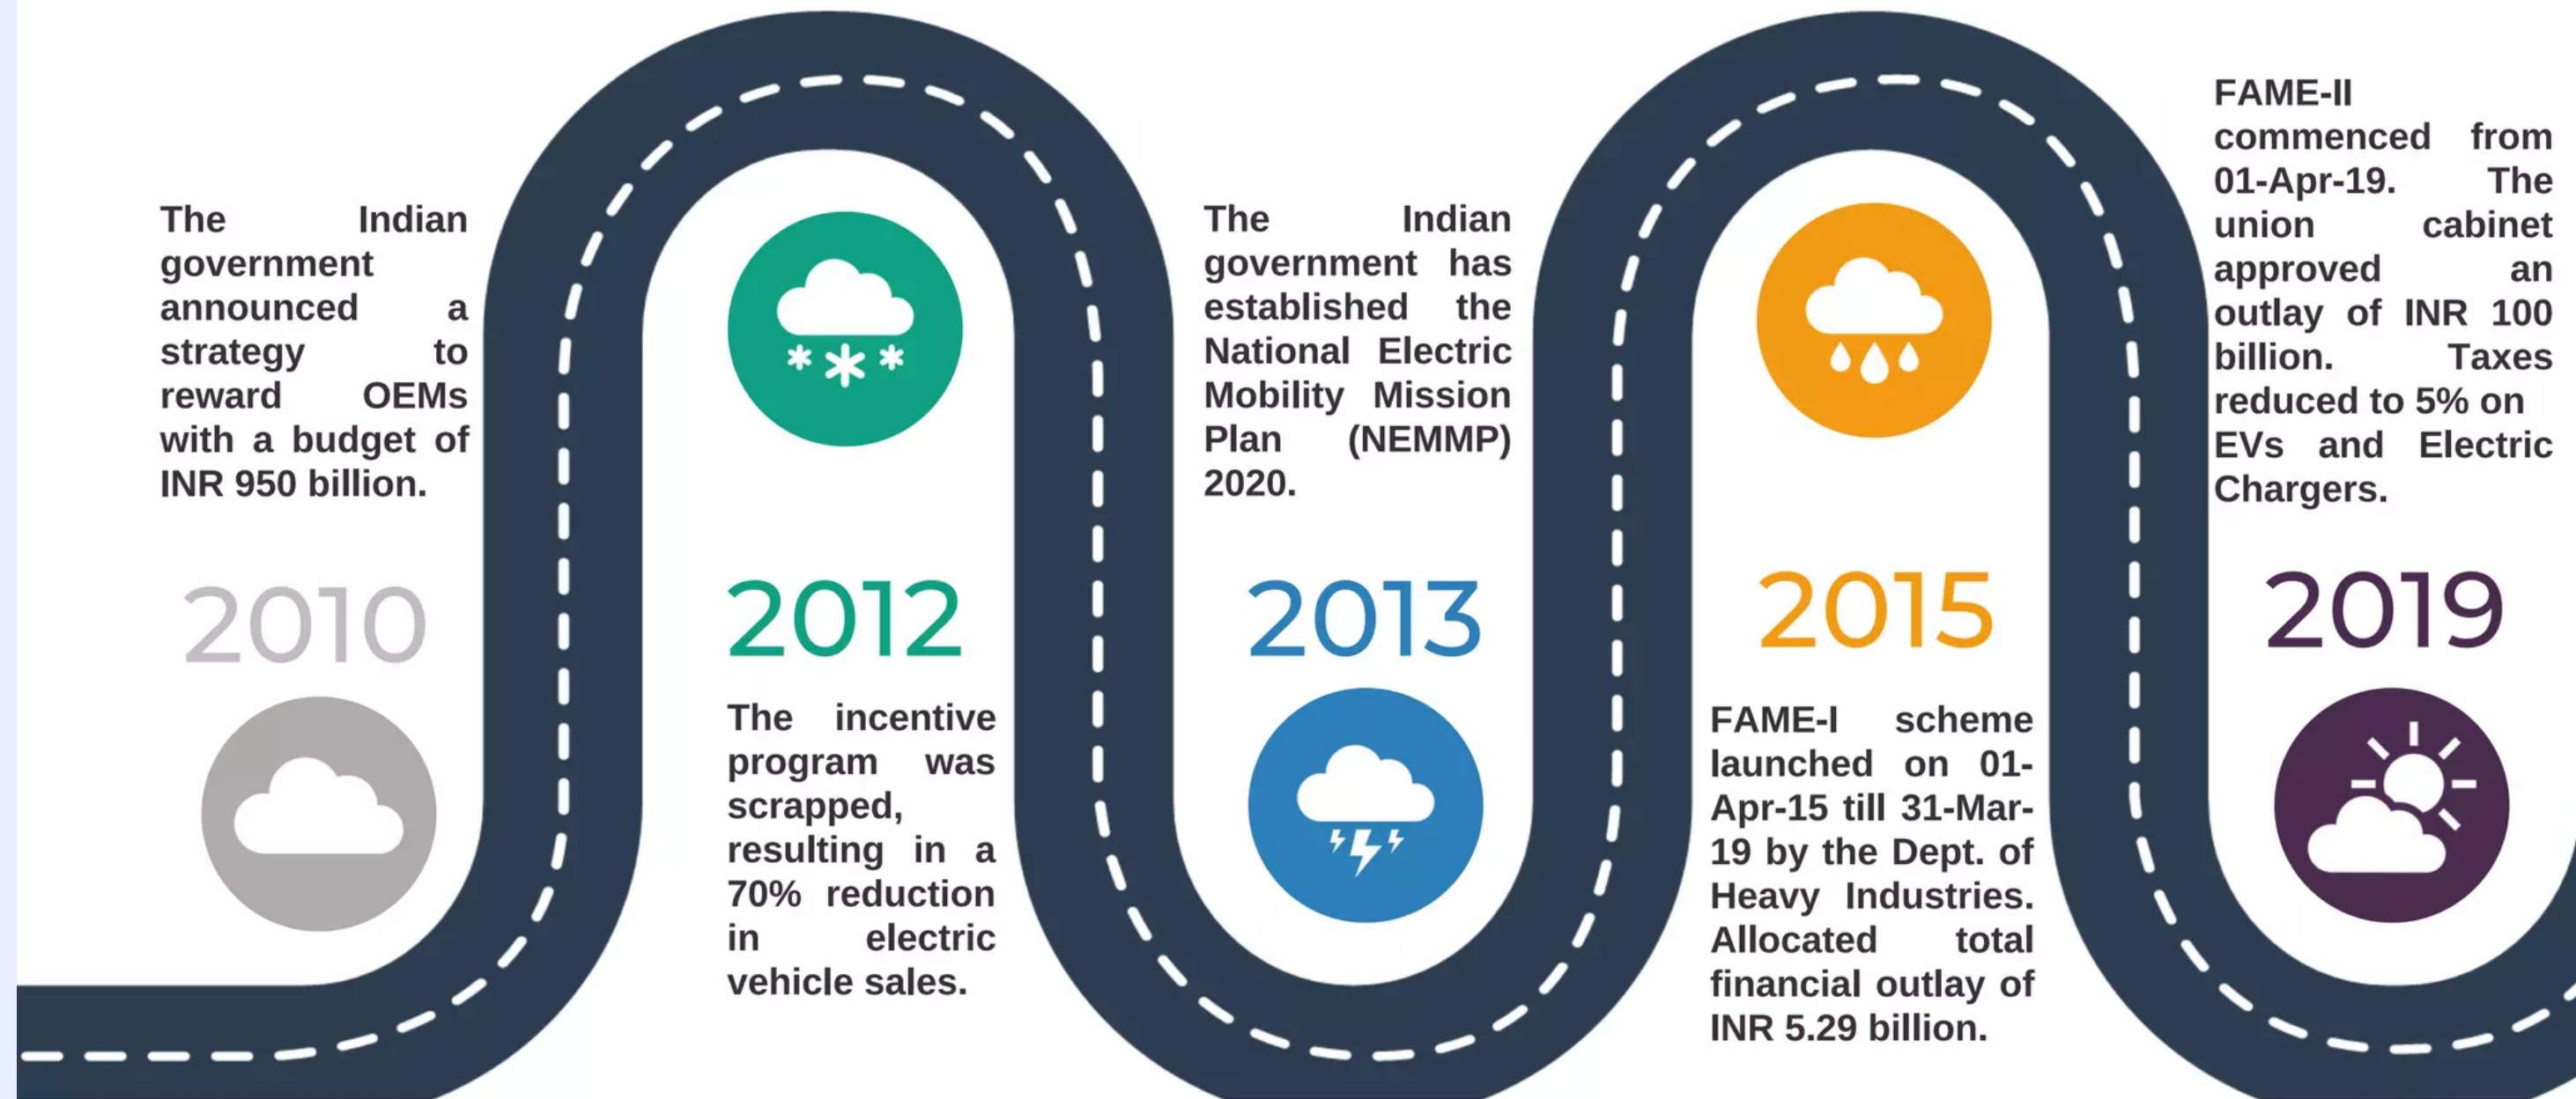

Electric Vehicles Policy Roadmap In India