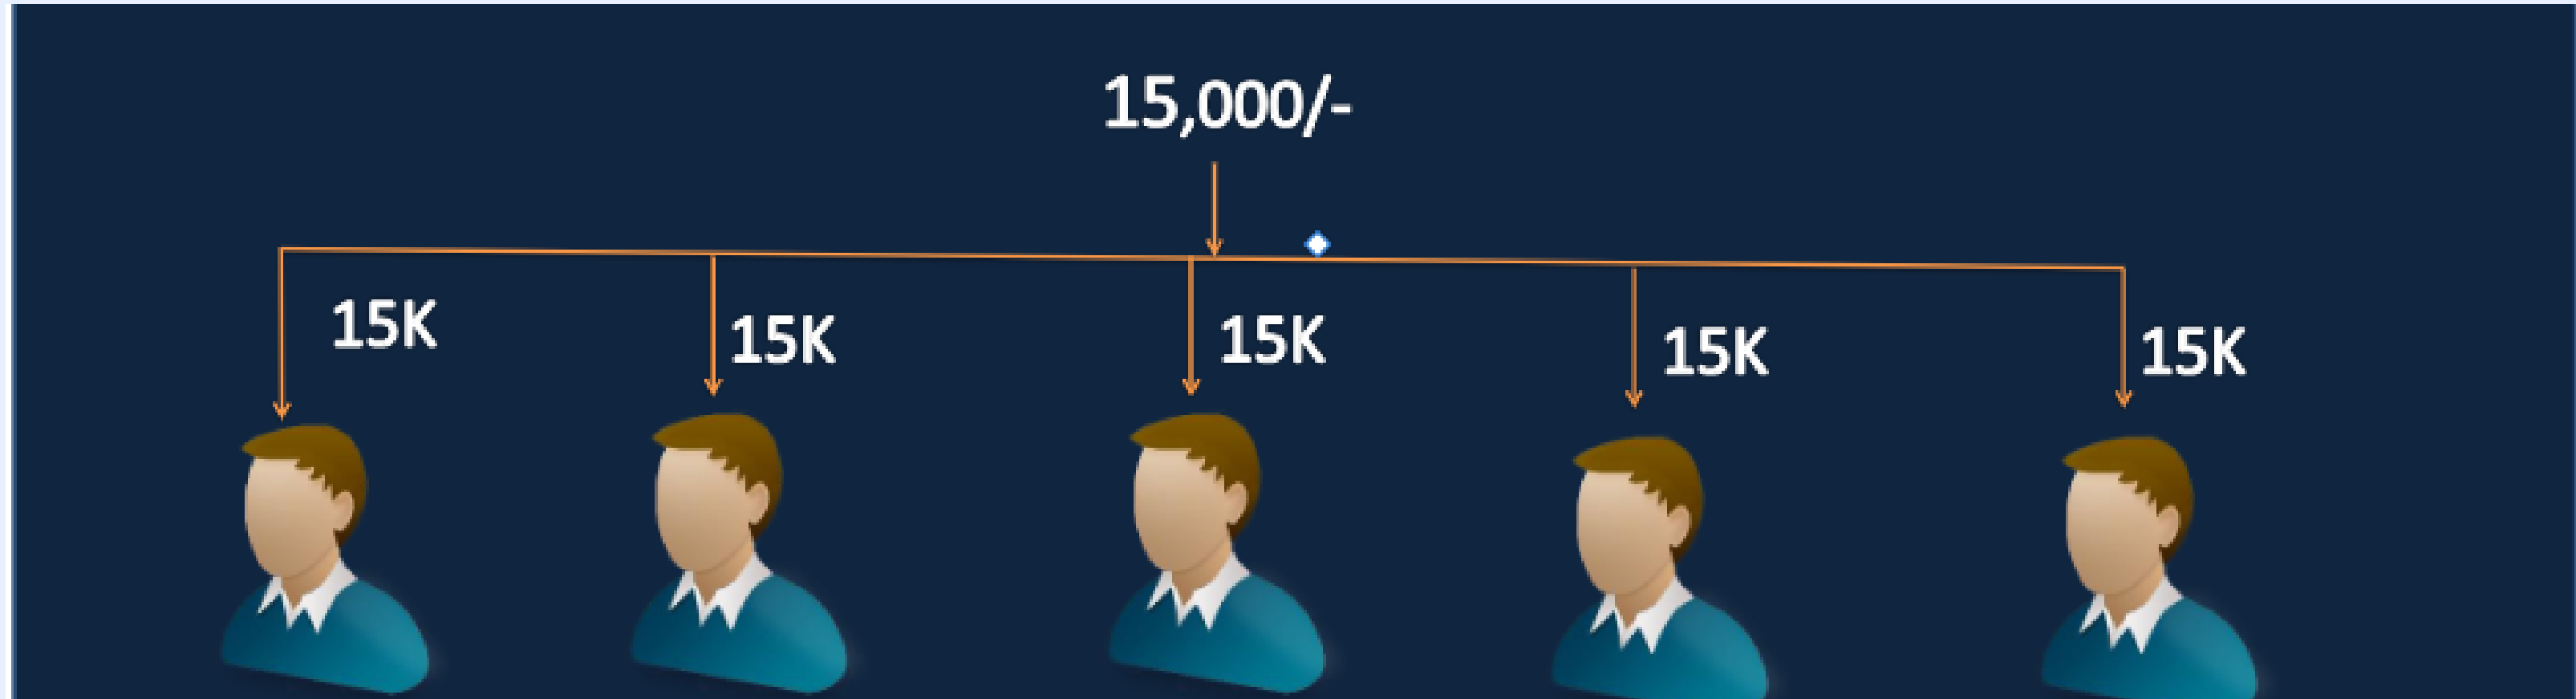

MARKET SENAIRIO?

MARKET SENAIRIO?

Revolution in Indian Auto Market

EV SALES IN INDIA 2023: SEGMENTWISE

IF YOU WANT IN ONLY 15,000/- THEN YOU NEED TO COMPLETE BELOW STRUCTURE

NOTE: - COMPLETE THIS STRUCTURE AND TAKE YOUR VEHICLE WITHOUT ANY EMI OR EXTRA AMOUNT.

- **STRUCTURE PROFIT TIME LIMIT IS JUST 90 DAYS.**
- **IF YOU ARE NOT ABLE TO COMPLETE THIS STRUCTURE IN 90 DAYS THEN AFTER 90 DAYS YOU NEED TO TAKE THIS VEHICLE ON EMI OR BALANCE CASH AMOUNT.**

LEVEL CHART